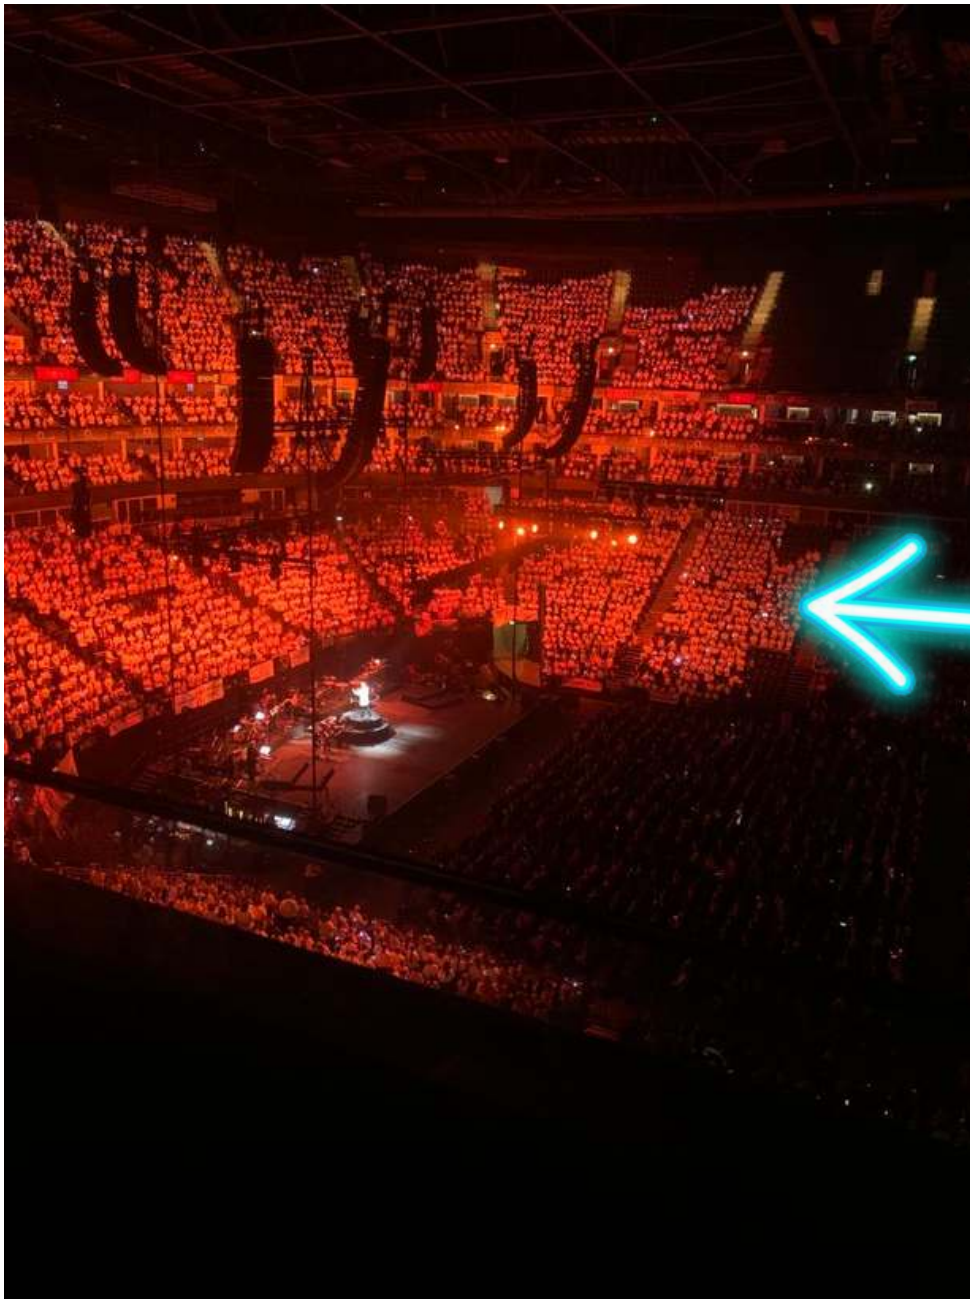

**HERE
THEY ARE!!!**

YOUNG VOICES

Several children from 4pm Church were part of the Young Voices performance at the o2 in London earlier this month. It was amazing to see over 40 schools performing that night, taking part in the largest children's choir performance in the world. Well done guys!